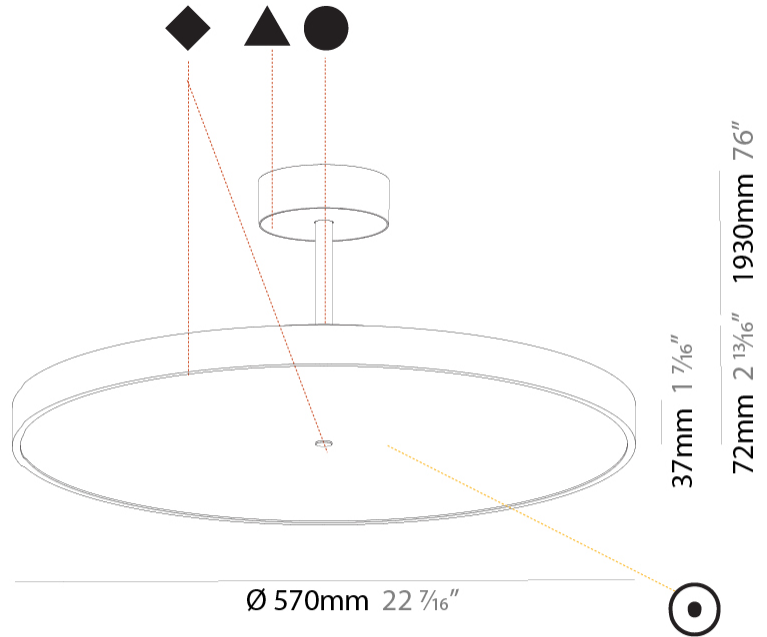

GENERAL

Series: Sign Diva Tube
Subseries: Sign Diva Tube
Brand: Prolicht
Division: Architectural
Mounting Type: Suspension
Mounting Location: Ceiling
Subcategory: Pendant

PHYSICAL

Shape: Round
Diameter (mm): 570
Diameter (in): 22 7/16
Height (mm): 72
Height (in): 2 13/16
Max. Overall Height (mm): 2002
Max. Overall Height (in): 78 13/16
Light Distribution: Direct
Weight (kg): 7.718
Weight (lbs): 17.015

Diffuser: PMMA - Opal / Micro-Prism / Sparkling Secret / Vintage Industrial

Fixture Finish: SSR / BKV / CWI / CRY / HAB / UFT / ITA / RUA / FTG / MYG / LOD / PUS / FRO / FUP / KIA / POP / BLS / SPG / MEY / GOH / GUM / CHC / COM / ABZ / JAG / OBR / MOS / ROR

Fixture Material: Extruded Aluminum / Steel

ELECTRICAL

Lamp Type: LED (Zhaga Standard)
Input Wattage (W): 49
Total Output Wattage (W): 46.9
Dimming: Tri-Mode (Non-Dimming and Phase Dimming (120Vac only) and 0-10V Dimming)
Driver Included: Yes
Driver Location: Integrated
Driver Type: Constant Current - Universal
Driver Class: Class 2
Input Voltage (V): 120 - 277
Constant Current (MA): 350

LED

Color Temperature (°K): 2700 / 3000 / 3500 / 4000
Max. Delivered Lumen (lm): 4978 / 5337 / 5384 / 5494
Nominal Lumen (lm): 6199 / 6646 / 6705 / 6842
CRI: >90 CRI
Lamp Life (hrs): 50000

OPTICAL

RATINGS AND CERTIFICATIONS

Certified By: Certified for North American Standards
IP rating: IP20